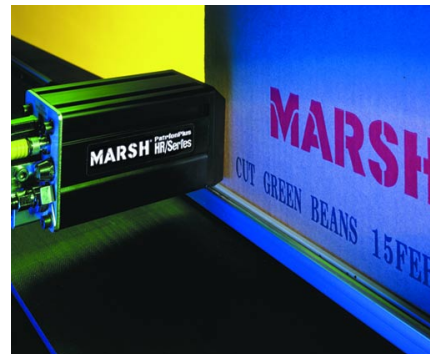

Marsh® PatrionPlus™
Ink Jet Printer

We Build Confidence...

In Large Character Ink Jet Printing

- **High-resolution dot matrix and fully formed characters from one system**
- **Fewer moving parts, less downtime**
- **150 vertical dpi**
- **Prints up to three lines of text**
- **Most flexible and easy to use controller**

ABC123

Get confident. Contact us today.

Dot Matrix or Fully Formed High-Resolution Characters From one System

The Marsh PatrionPlus™ Large Character Ink Jet Printer

The Marsh PatrionPlus™ large character printing system is now more versatile, more functional and more adaptable than ever to meet your expanding needs. The advanced printer technology in this system has unique printhead flexibility that allows you to meet numerous production line applications with the versatility to print dot matrix or fully formed, high-resolution characters from one truly reliable system.

RS 232 connection

High-resolution printhead

6 inch LCD screen

Ergonomically correct keyboard

HR Series — High-resolution

This reliable, Videojet-engineered advancement offers up to 2 inches (50 mm) print height for high-resolution characters. The heart of the HR is the Videojet-designed and manufactured piezo print engine that holds eight patents. 150 vertical DPI delivers fully-formed characters and improved legibility. This capability lets you print large, sharp text, serial numbers, logos, and barcodes. And the compact size of the HR Series printhead fits more production lines and allows for more applications. At 200 fpm (61 mpm), with a 1/4" (7 mm) throw, it's fast, clear printing. Plus, low maintenance is assured due to no moving parts and an orifice plate that resists scratches. And of course, it's fully compatible with the standard PatrimonPlus controller, data and power cables.