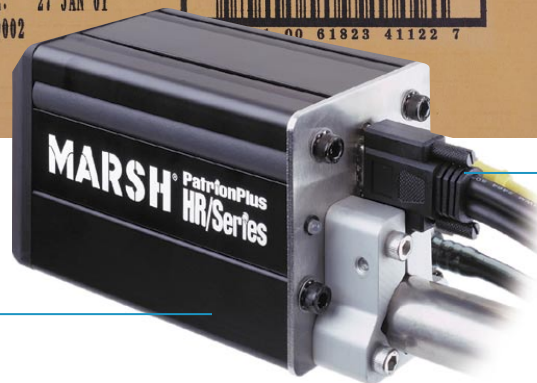

ABC123

Get confident. Contact us today.

Dot Matrix or Fully Formed High-Resolution Characters From one System

The Marsh PatrionPlus™ Large Character Ink Jet Printer

The Marsh PatrionPlus™ large character printing system is now more versatile, more functional and more adaptable than ever to meet your expanding needs. The advanced printer technology in this system has unique printhead flexibility that allows you to meet numerous production line applications with the versatility to print dot matrix or fully formed, high-resolution characters from one truly reliable system.

RS 232 connection

High-resolution printhead

6 inch LCD screen

Ergonomically correct keyboard

HR Series — High-resolution

This reliable, Videojet-engineered advancement offers up to 2 inches (50 mm) print height for high-resolution characters. The heart of the HR is the Videojet-designed and manufactured piezo print engine that holds eight patents. 150 vertical DPI delivers fully-formed characters and improved legibility. This capability lets you print large, sharp text, serial numbers, logos, and barcodes. And the compact size of the HR Series printhead fits more production lines and allows for more applications. At 200 fpm (61 mpm), with a 1/4" (7 mm) throw, it's fast, clear printing. Plus, low maintenance is assured due to no moving parts and an orifice plate that resists scratches. And of course, it's fully compatible with the standard PatrimonPlus controller, data and power cables.

Valve Jet — Dot Matrix Flexibility

Optimize your most basic printing needs with this truly reliable, large character, dot matrix workhorse. Versatile, too, with two available types: 7-dot and 16-dot. Multiple fonts offer flexibility in your mark, with upper/lower case for better legibility. Easy to install and adjust with a simple tube-and-handle assembly. It even prints up to a full 200 fpm (61 mpm) for a fast, efficient line.